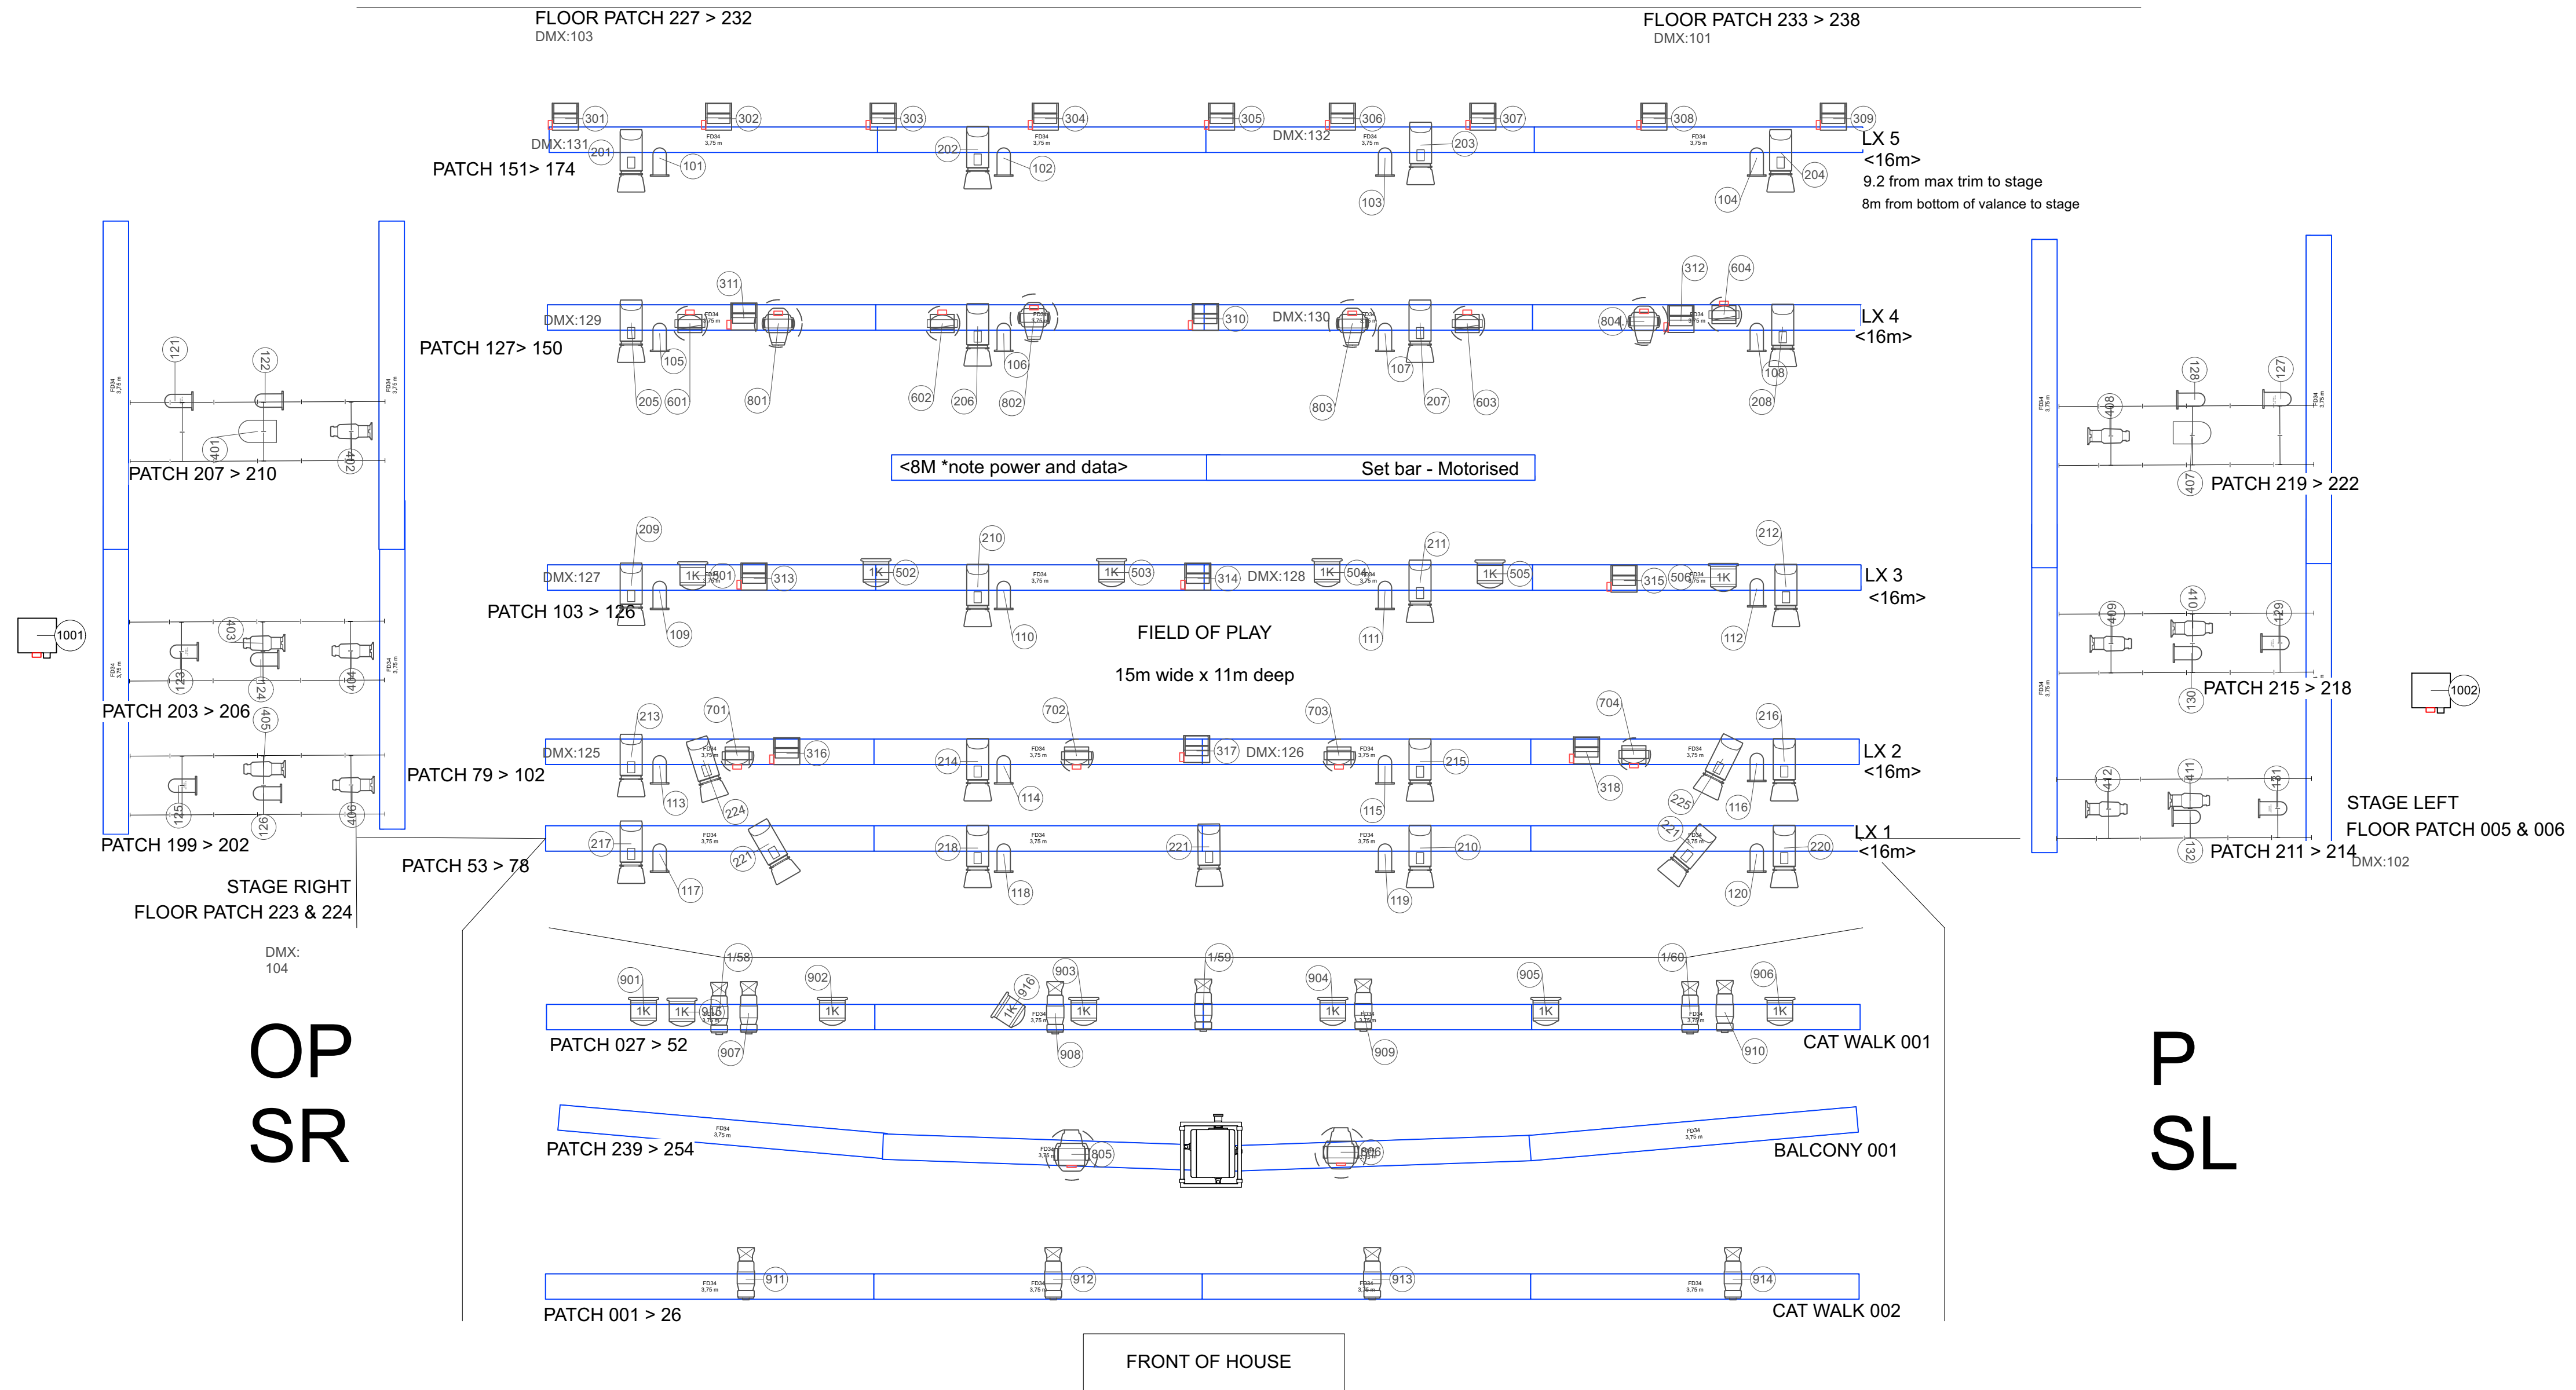

HUNTINGTOWER

Performing Arts Centre

LX Plot 2023
by Troy Jansen
4th January 2022

	Selecon SPX 15/35 Profile	11
	Pluto 4000 wash	4
	BeamZ MHL1240	4
	ProShop LED Par64	26
	Chauvet Ovation C-640FC	18
	Chauvet Maverick Mk2 Profile	2
	Ayrton Diablo	4
	EPSON LASER PROJECTOR	1
	Selecon 650w Fresnel	25
	Selecon RAMA 16RAFR175PL HP Fresnels 1000w	14
	LED -IRGBAWUvS	6
	Harmony 1k Profile	4
	Prolite 26/40 Profile Spot	6
	DHZ660 Hazer (Oil)	2
	Altman PAR 64 MFL	2

NOTE:
ARTNET TRANSPORTS UNIVERSE 1-4
DMX TRANSPORTS UNIVERSE 5&6

OP
SR

P
SL